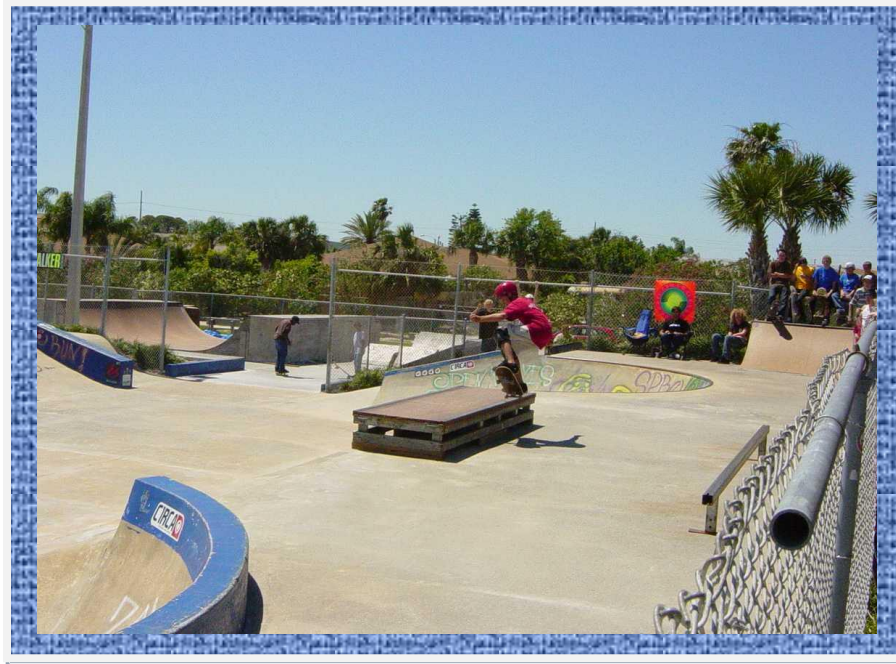

Skate Park
750 Jamaica Boulevard
Satellite Beach, FL 32937
Phone: (321) 777-3538

The City's Skate Park is the hometown destination for many skating youth in our area. The entry fees are reasonable and the park is large enough (13,000 + square feet) to accommodate skaters of all ages and ability levels.

There are special beginner skater sessions on Saturdays and Thursdays, which allow beginners and their parent to enter the skate area when more advanced skaters are not present.

A waiver must be signed and is available on the Recreation Department's website at <http://satellitebeachrecreation.org/SkatePark.aspx> along with hours of operation and additional information about the park.